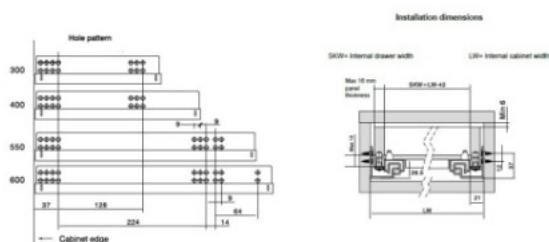

PRODUCT SHEET

Description:

Invis. Full Ext. Slide, Self Closing, BZP, 600mm, W/Bracket F/Soft Pump Installation, Pump To Be Bought Separately. Item, 16.13.510-0

Item number:

16.13.507-0

Units	Box	Carton	HS Code	Barcode
Pair	5	200	8302420090	
5704866064699				

SISO A/S

Mileparken 11
DK-2740 Skovlunde
Denmark
VAT: 24786013

Phone +45 45 830 900

www.siso.dk
siso@siso.dk

Danske Bank
Nytrov Branch
Copenhagen
SWIFT: DABADKKK

Account no.
4180 3112 112936
IBAN Account
DK7230003112112936