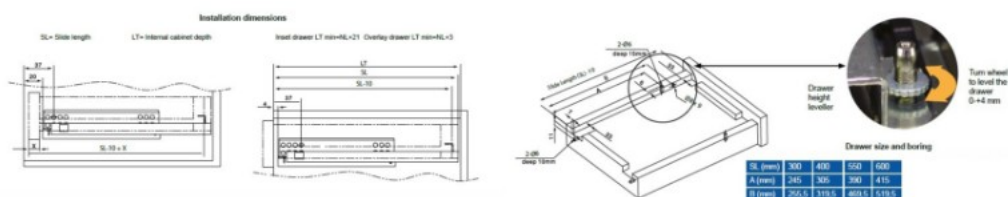

## Description:

Invis. Full Ext. Slide, Self Closing, BZP, 600mm, W/Bracket F/Soft Pump Installation, Pump To Be Bought Separately. Item, 16.13.510-0

## Item number:

16.13.507-0

Units	Box	Carton	HS Code	Barcode
Pair	5	200	8302420090	
5704866064699				